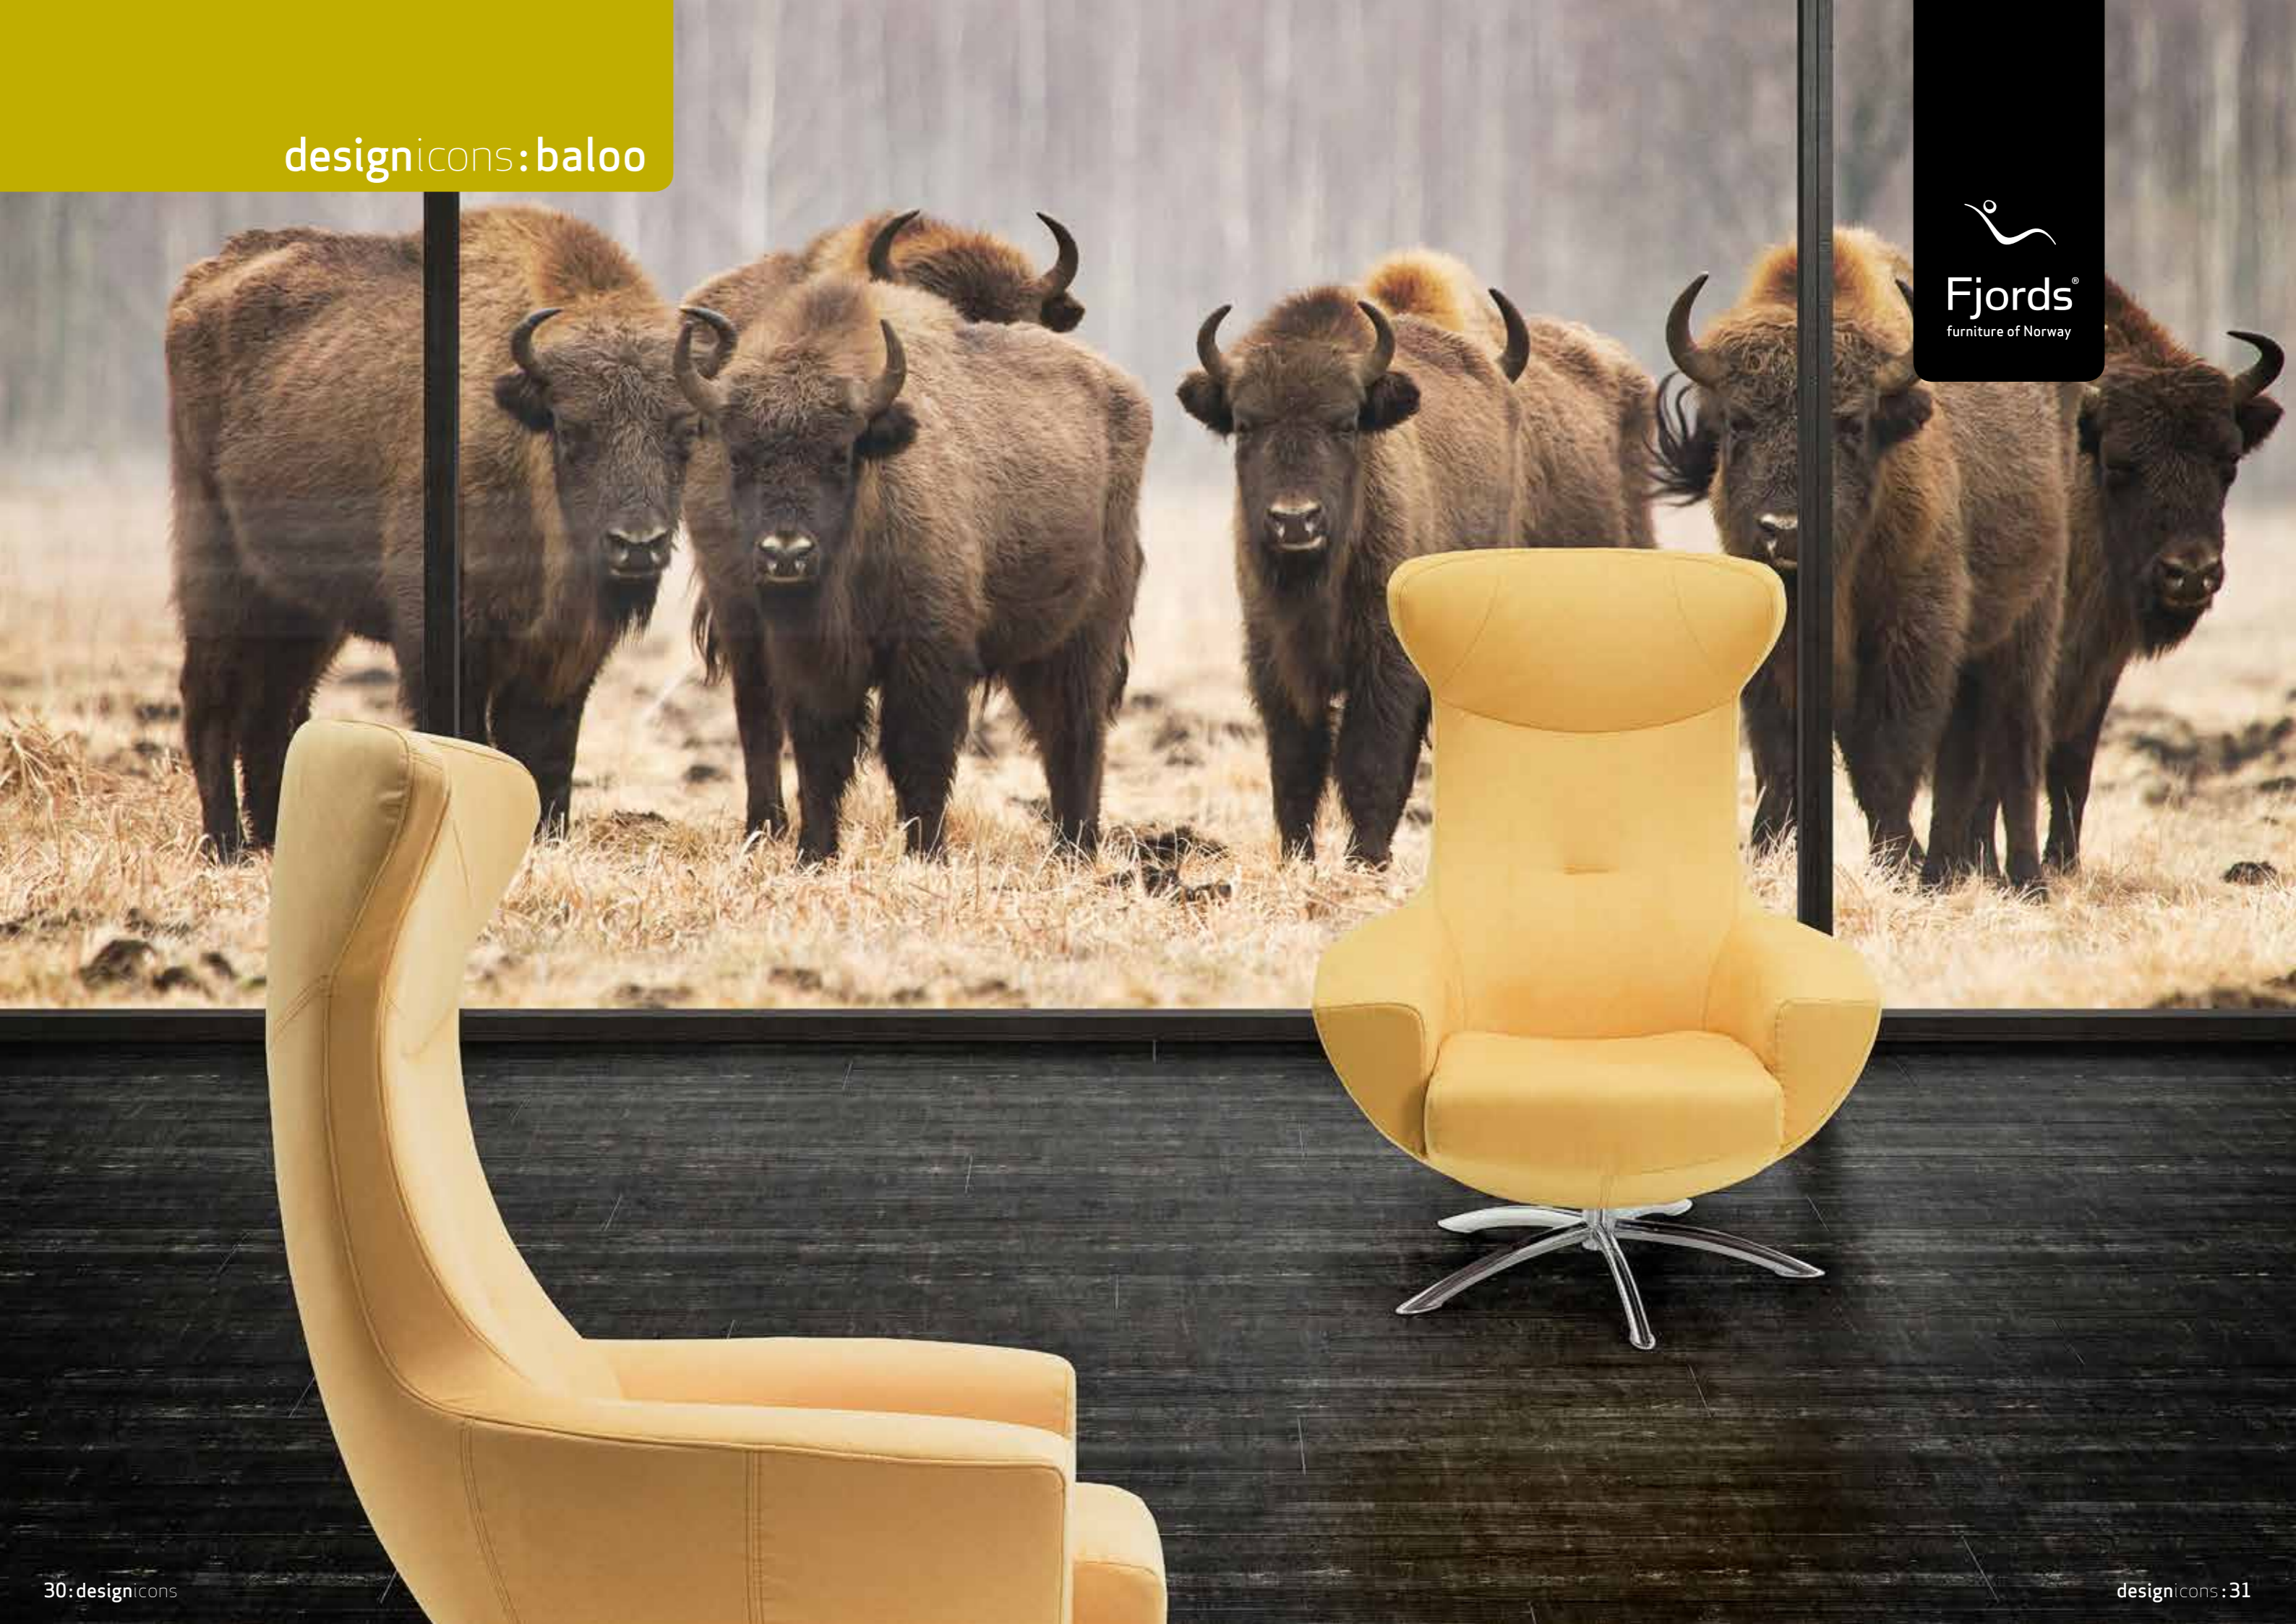

designicons:baloo

Fjords®
furniture of Norway